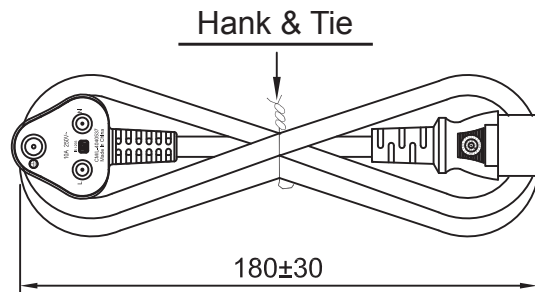

MARKING:

MARKING:

HOW TO ORDER:

P 1 0 6 - 1 5 0 2 - 1 9 5 - Z

RoHS Compliant

PLUG TYPE: (CEE7 VII)
CONNECTOR: (EN60320/C13)
CABLE TYPE: H05VV-F
COLOR: BLACK
OF CONDUCTORS: 3
WIRE SIZE: 0.75mm sq.
OVERALL LENGTH: 1830mm
OUTER DIAMETER: 6.8mm
TEMPERATURE: 70° C
AMPERAGE RATING: 10A
VOLTAGE RATING: 250V

Rev	Drawn	Checked	Approved	Date
0	S.M.	S.M.	S.M.	07/27/17

SMP TECHNOLOGY, INC.

SCALE: N/A

European Power Cord

TOL. DEC. .X +/- .XX +/-0.50 .XXX +/-0.250 ANGLE +/- UNIT: mm

Series: P106-1502-195-Z

Pg: 1