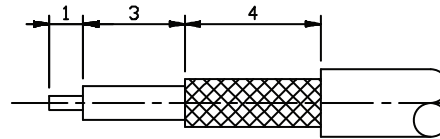

07	FERRULE	BRASS	GOLD
06	PIN	BRASS	GOLD
05	RING	BERYLLIUM COPPER	GOLD
04	INSULATOR B	TEFLON	NONE
03	BODY	BRASS	GOLD
02	INSULATOR A	DELRIN	NONE
01	COVER	BRASS	GOLD
NO	DESCRIPTION	MATERIAL	FINISH

RECOMMENDED
CABLE STRIPPING DIM

HOW TO ORDER:

C 1 0 0 - 1 2 0 0 - 0 0 0 0 - Z

RoHS
COMPLIANT

Rev	Description	Drawn	Checked	Approved	Date
0	Issued	WHS	S.M.	S.M.	8/21/10

SMP TECHNOLOGY, INC.

MMCX Right Angle Plug; Crimp; For RG174 Cable

SCALE: N/A

TOL. DEC. .X +/- 0.20 .XX +/- 0.20 .XXX +/- 0.20 ANGLE +/- 3° UNIT: mm

P/N: C100-1200-0000-z