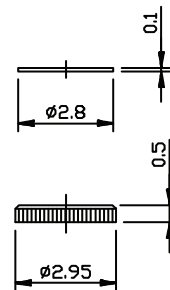

07	FERRULE	BRASS	GOLD
06	PIN	BRASS	GOLD
05	RING	BERYLLIUM COPPER	GOLD
04	INSULATOR B	TEFLON	NONE
03	BODY	BRASS	GOLD
02	INSULATOR A	DELRIN	NONE
01	COVER	BRASS	GOLD
NO	DESCRIPTION	MATERIAL	FINISH

RECOMMENDED
CABLE STRIPPING DIM

HOW TO ORDER:

C 1 0 0 - 1 2 0 0 - 0 0 0 0 - Z

RoHS
COMPLIANT

Rev	Description	Drawn	Checked	Approved	Date
0	Issued	WHS	S.M.	S.M.	8/21/10

SMP TECHNOLOGY, INC.

MMCX Right Angle Plug; Crimp; For RG174 Cable

SCALE: N/A

TOL. DEC. .X +/- 0.20 .XX +/- 0.20 .XXX +/- 0.20 ANGLE +/- 3° UNIT: mm

P/N: C100-1200-0000-z