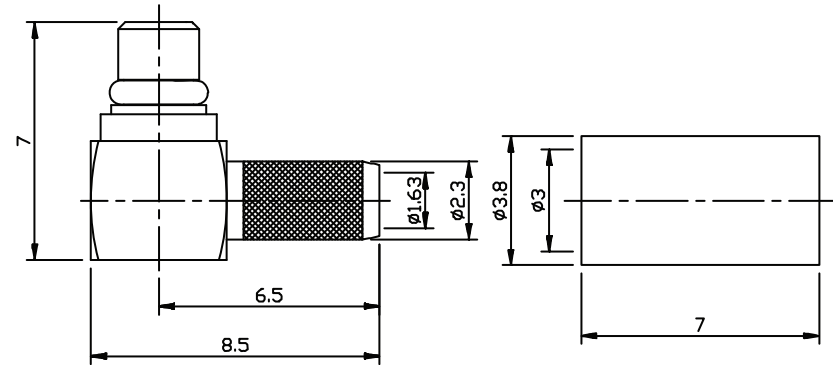

07	FERRULE	BRASS	GOLD
06	PIN	BRASS	GOLD
05	RING	BERYLLIUM COPPER	GOLD
04	INSULATOR B	TEFLON	NONE
03	BODY	BRASS	GOLD
02	INSULATOR A	DELRIN	NONE
01	COVER	BRASS	GOLD
NO	DESCRIPTION	MATERIAL	FINISH

RECOMMENDED
CABLE STRIPPING DIM

HOW TO ORDER:

C 1 0 0 - 1 2 0 0 - 0 0 0 0 - Z

RoHS
COMPLIANT

Rev	Description	Drawn	Checked	Approved	Date
0	Issued	WHS	S.M.	S.M.	8/21/10

SMP TECHNOLOGY, INC.

MMCX Right Angle Plug; Crimp; For RG174 Cable

SCALE: N/A

TOL. DEC. .X +/- 0.20 .XX +/- 0.20 .XXX +/- 0.20 ANGLE +/- 3° UNIT: mm

P/N: C100-1200-0000-z